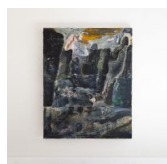

Joshua Hagler
The Epistle of One Arriving from Among the Many Departed, 2020
 mixed media on burlap
 89h x 87w in

\$25,000

Joshua Hagler
Entry, 2012-2020
 oil, mixed media on canvas
 60h x 48w in

\$14,000