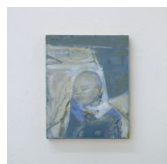

JOSHUA HAGLER: DRAWING IN THE DARK

Joshua Hagler
Brother, 2021
 ink, oil on polyester film mounted on wood panel
 10h x 8w in

\$1,500

Joshua Hagler
Cathedral, 2021
 mixed media on burlap
 89h x 87w in

\$25,000

Joshua Hagler
The Epistle of One Arriving from Among the Many Departed, 2020
 mixed media on burlap
 89h x 87w in

\$25,000

Joshua Hagler
Entry, 2012-2020
 oil, mixed media on canvas
 60h x 48w in

\$14,000