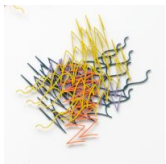

Timothy Harding
Installation 6, 2021
acrylic on MDF
Approx. 18h x 20w 1d inches
Dimensions vary based on site.

$600